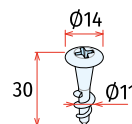

PER ASSEMBLAGGIO PANNELLI

For assembling panels

124

Vite per assemblare pannelli sandwich.
Screw for assembling sandwich panels.

COLOR	CODE	PACK
		pcs/box
Transparent	741206	200

125