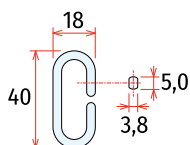

GANCI A "C"

"C" shaped hooks

107

Gancio ad "C" in plastica trasparente.
Clear plastic "C" shaped hook.

COLOR	CODE	PACK
		pcs/box
Transparent	721014	100