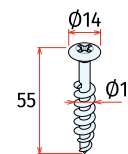

Vite per assemblare pannelli sandwich.
Screw for assembling sandwich panels.

COLOR	CODE	PACK
		pcs/box
Transparent	741208	200