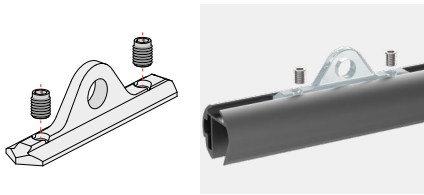

Gancio per la sospensione
Hanging hook

Completo di 2 viti di fissaggio.
With 2 fixing screws.

	CODE	pcs/box
Transparent	711023TR	20
Bianco / White	711023	20

44